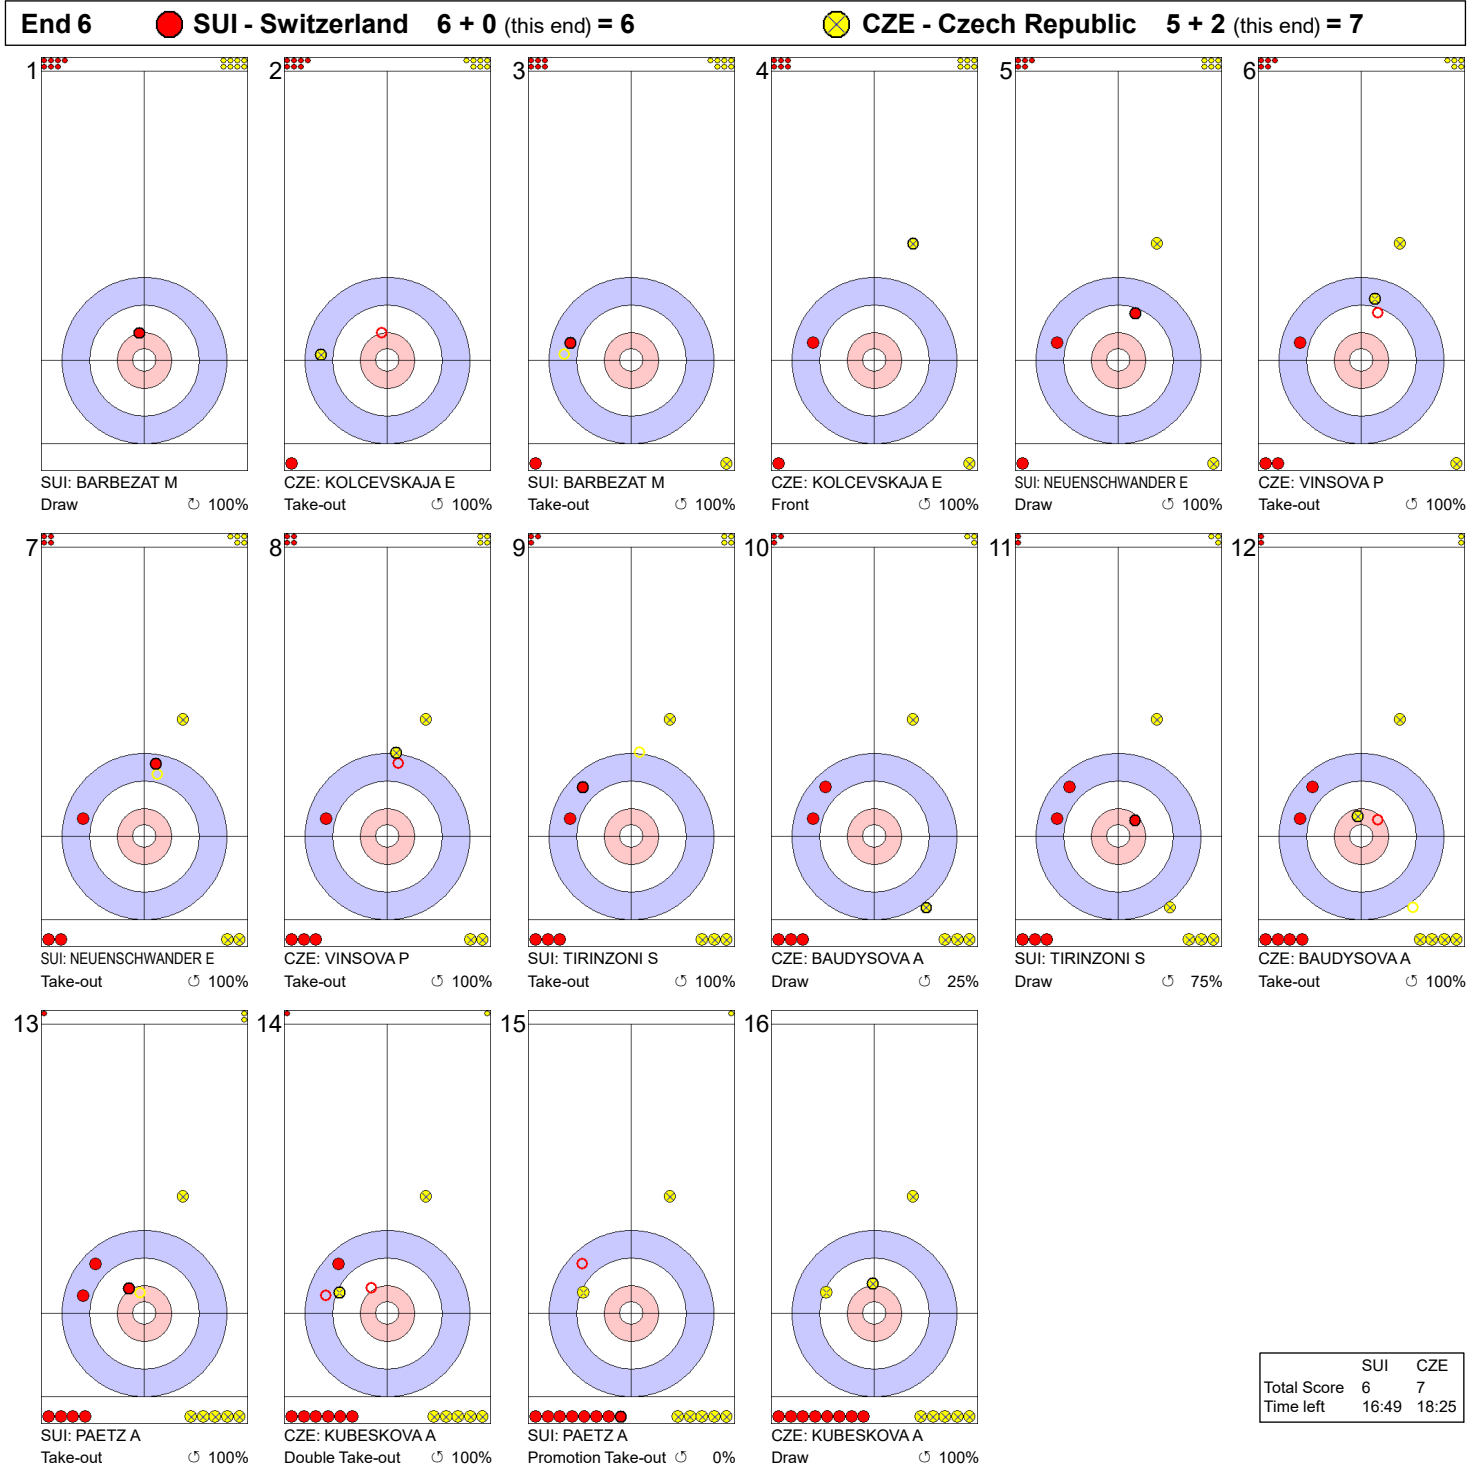

Game - Shot by Shot

Legend:
 ↻ Clockwise ↺ Counter-clockwise - Not considered

Game - Shot by Shot

Legend:
 ↻ Clockwise ↺ Counter-clockwise - Not considered

Game - Shot by Shot

Legend:
 ↻ Clockwise ↺ Counter-clockwise - Not considered

Game - Shot by Shot

	SUI	CZE
Total Score	4	5
Time left	23:12	25:06

Legend:
 ⤵ Clockwise ⤴ Counter-clockwise - Not considered

Game - Shot by Shot

Legend:
 ↻ Clockwise ↺ Counter-clockwise - Not considered

Game - Shot by Shot

Legend:
 Clockwise Counter-clockwise - Not considered

Game - Shot by Shot

Legend:
↻ Clockwise ↻ Counter-clockwise - Not considered

Game - Shot by Shot

Legend:
 Clockwise Counter-clockwise - Not considered

Game - Shot by Shot

Legend:
 ↻ Clockwise ↺ Counter-clockwise - Not considered

Game - Shot by Shot

	SUI	CZE
Total Score	10	7
Time left	00:39	00:31

Legend:
 Clockwise
 Counter-clockwise
 - Not considered