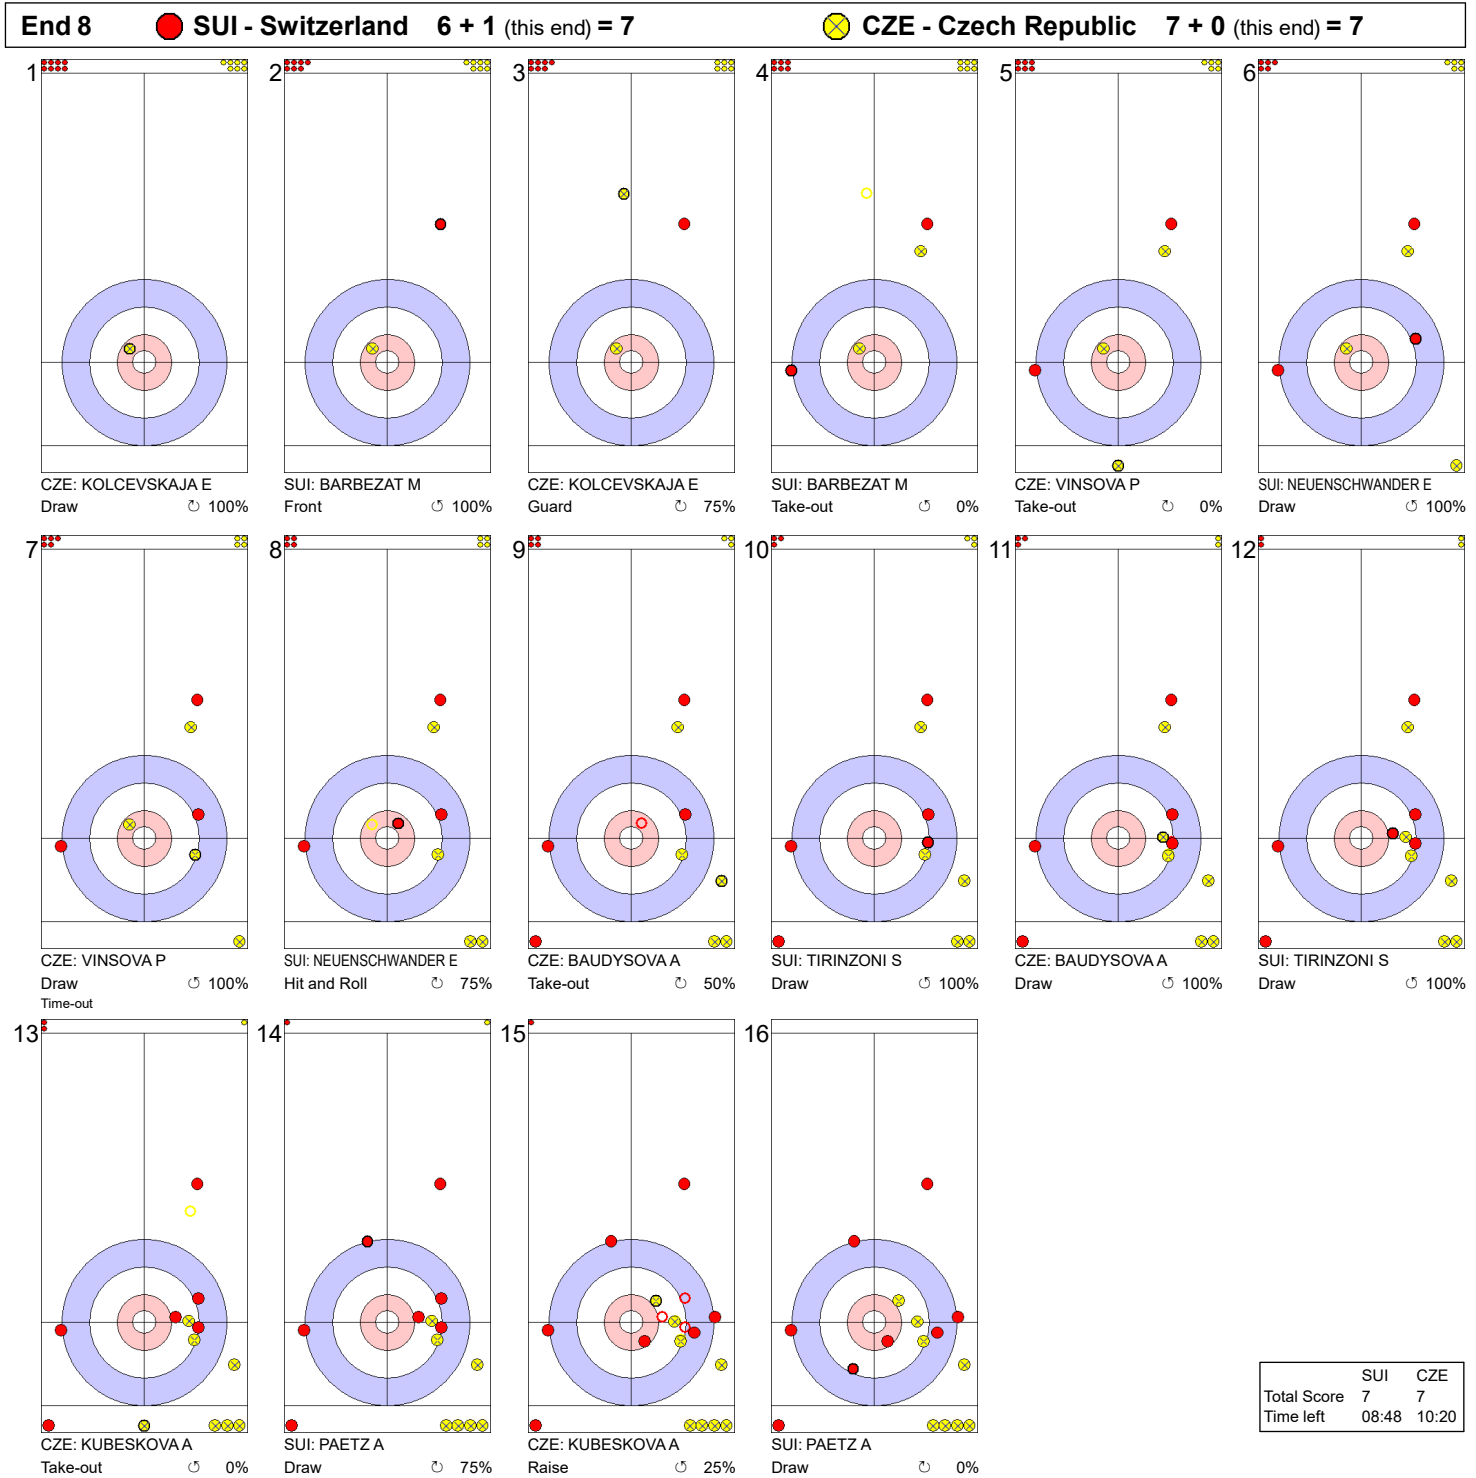

Game - Shot by Shot

Legend:
 ↻ Clockwise ↺ Counter-clockwise - Not considered

Game - Shot by Shot

Legend:
 ↻ Clockwise ↺ Counter-clockwise - Not considered

Game - Shot by Shot

Legend:
 ↻ Clockwise ↺ Counter-clockwise - Not considered

Game - Shot by Shot

	SUI	CZE
Total Score	4	5
Time left	23:12	25:06

Legend:
 ⤵ Clockwise ⤴ Counter-clockwise - Not considered

Game - Shot by Shot

Legend:
 ↻ Clockwise ↺ Counter-clockwise - Not considered

Game - Shot by Shot

Legend:
 Clockwise Counter-clockwise - Not considered

Game - Shot by Shot

Legend:
↻ Clockwise ↻ Counter-clockwise - Not considered

Game - Shot by Shot

Legend:
 Clockwise Counter-clockwise - Not considered

Game - Shot by Shot

Legend:
 ↻ Clockwise ↺ Counter-clockwise - Not considered

Game - Shot by Shot

	SUI	CZE
Total Score	10	7
Time left	00:39	00:31

Legend:
 Clockwise
 Counter-clockwise
 - Not considered