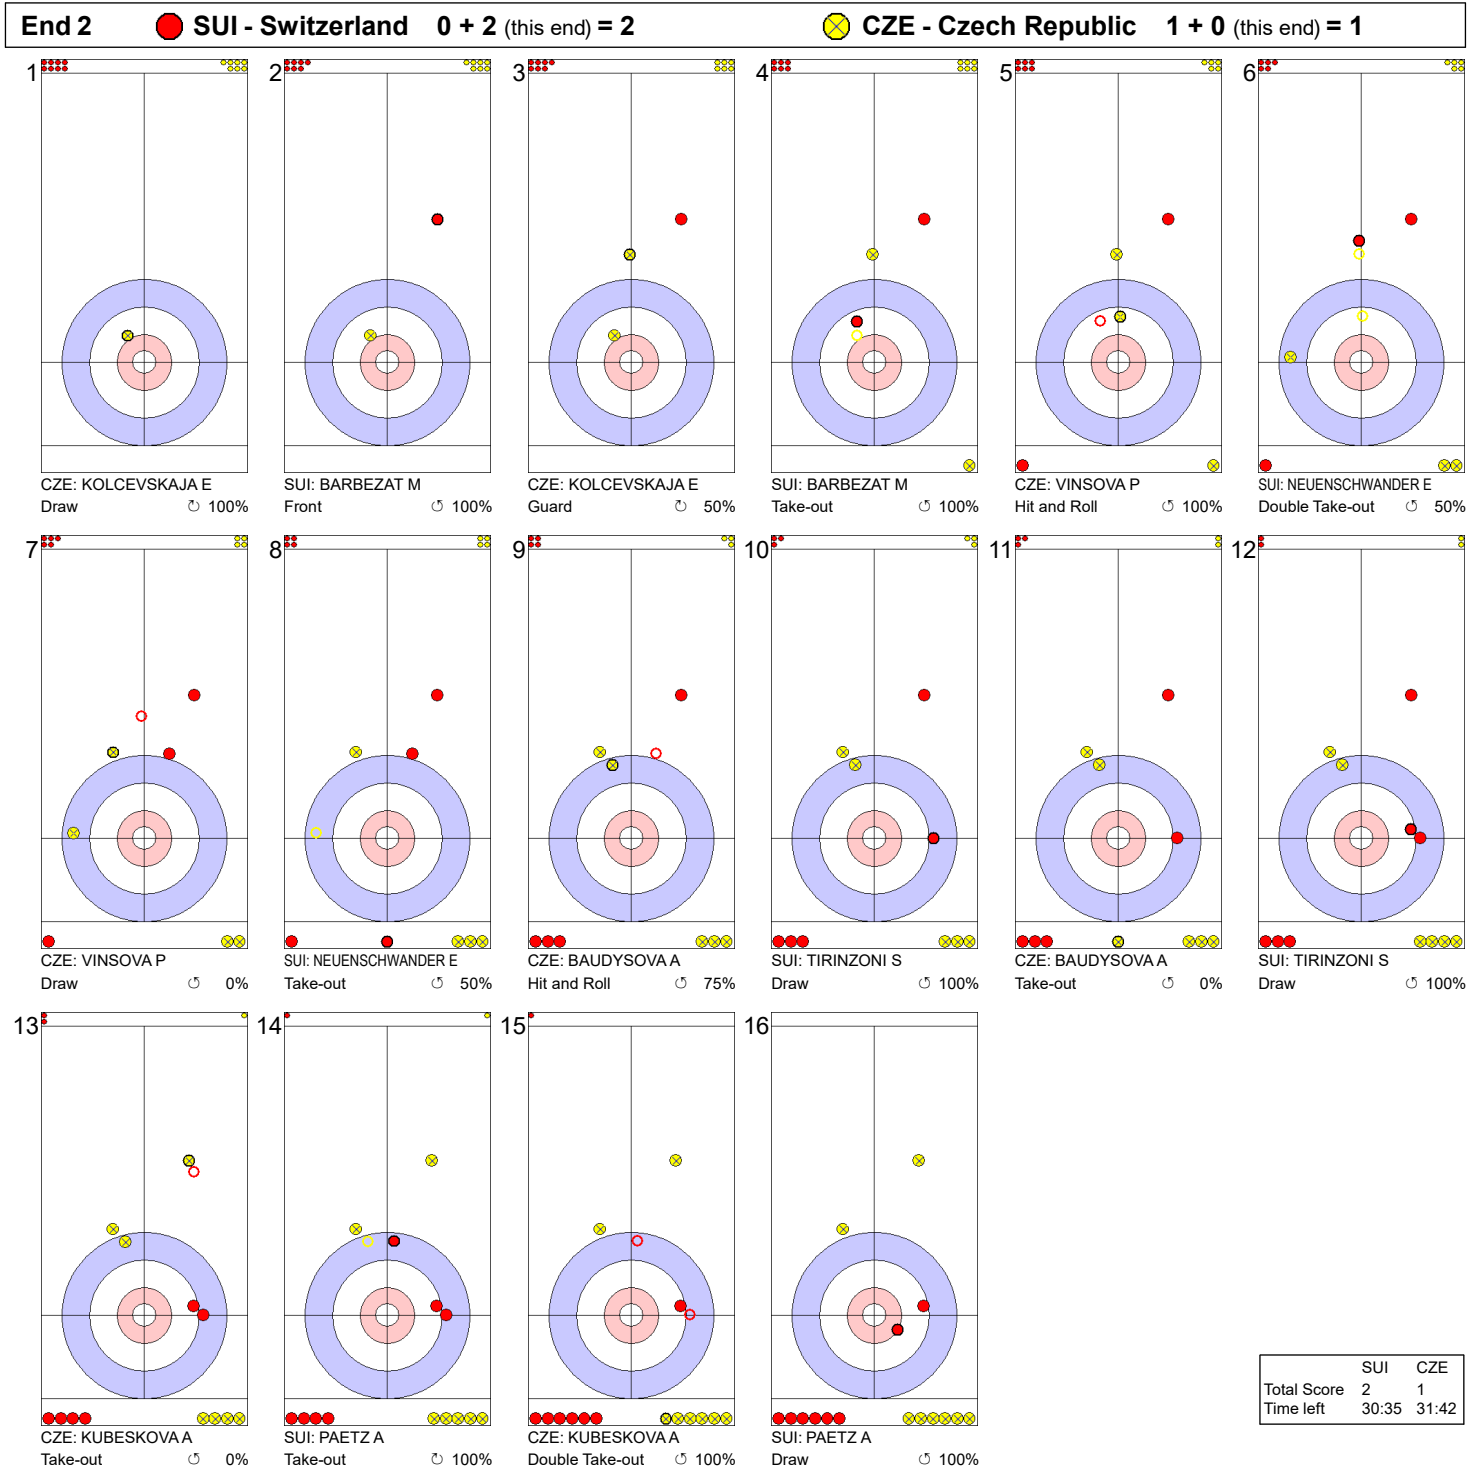

Game - Shot by Shot

Legend:
 ↻ Clockwise ↺ Counter-clockwise - Not considered

Game - Shot by Shot

Legend:
 ↻ Clockwise ↺ Counter-clockwise - Not considered

Game - Shot by Shot

Legend:
 ↻ Clockwise ↺ Counter-clockwise - Not considered

Game - Shot by Shot

	SUI	CZE
Total Score	4	5
Time left	23:12	25:06

Legend:
 ⤵ Clockwise ⤴ Counter-clockwise - Not considered

Game - Shot by Shot

Legend:
 ↻ Clockwise ↺ Counter-clockwise - Not considered

Game - Shot by Shot

Legend:
 Clockwise Counter-clockwise - Not considered

Game - Shot by Shot

Legend:
↻ Clockwise ↻ Counter-clockwise - Not considered

Game - Shot by Shot

Legend:
 Clockwise Counter-clockwise - Not considered

Game - Shot by Shot

Legend:
 ↻ Clockwise ↺ Counter-clockwise - Not considered

Game - Shot by Shot

	SUI	CZE
Total Score	10	7
Time left	00:39	00:31

Legend:
 Clockwise
 Counter-clockwise
 - Not considered