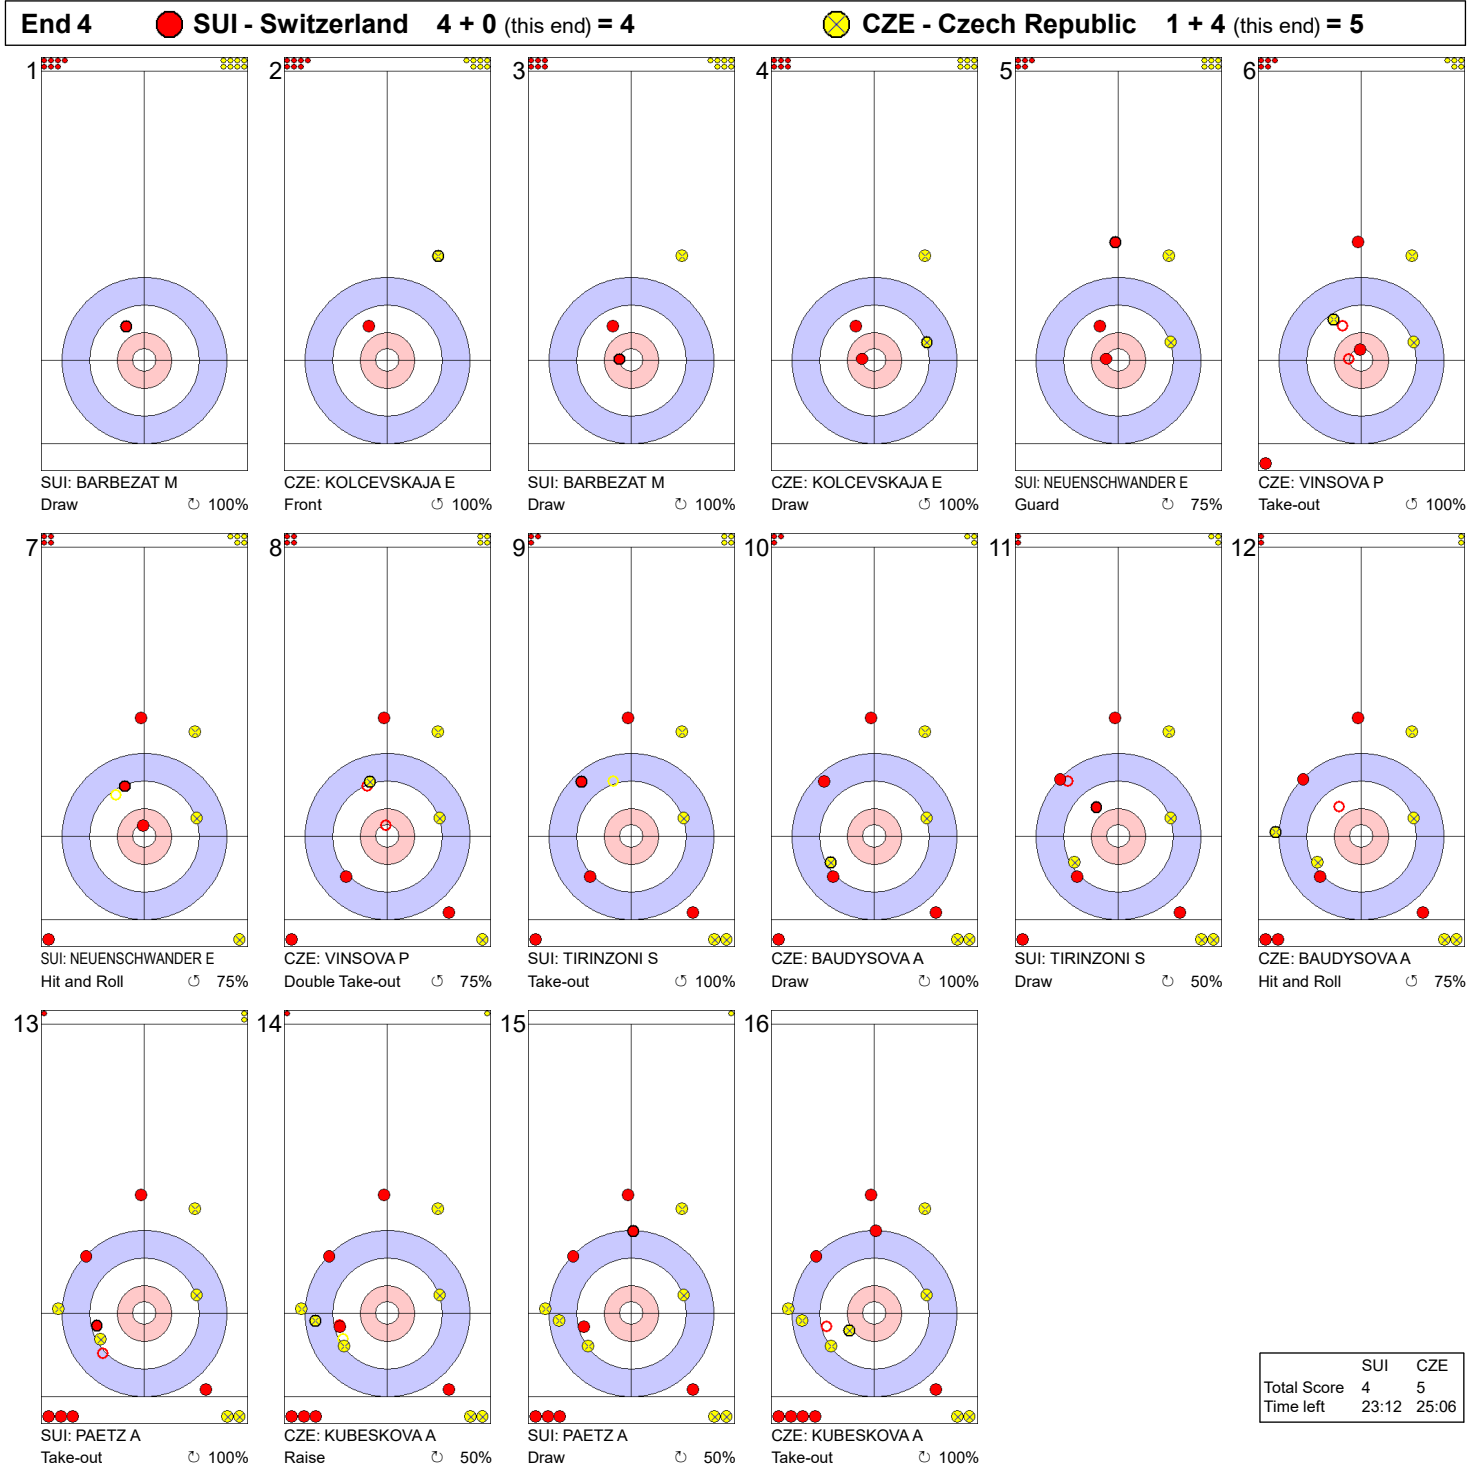

Game - Shot by Shot

Legend:
 ↻ Clockwise ↺ Counter-clockwise - Not considered

Game - Shot by Shot

Legend:
 ↻ Clockwise ↺ Counter-clockwise - Not considered

Game - Shot by Shot

Legend:
 ↻ Clockwise ↺ Counter-clockwise - Not considered

Game - Shot by Shot

	SUI	CZE
Total Score	4	5
Time left	23:12	25:06

Legend:
 ⤵ Clockwise ⤴ Counter-clockwise - Not considered

Game - Shot by Shot

Legend:
 ↻ Clockwise ↺ Counter-clockwise - Not considered

Game - Shot by Shot

Legend:
 Clockwise Counter-clockwise - Not considered

Game - Shot by Shot

Legend:
↻ Clockwise ↻ Counter-clockwise - Not considered

Game - Shot by Shot

Legend:
 Clockwise Counter-clockwise - Not considered

Game - Shot by Shot

Legend:
 ↻ Clockwise ↺ Counter-clockwise - Not considered

Game - Shot by Shot

	SUI	CZE
Total Score	10	7
Time left	00:39	00:31

Legend:
 Clockwise
 Counter-clockwise
 - Not considered