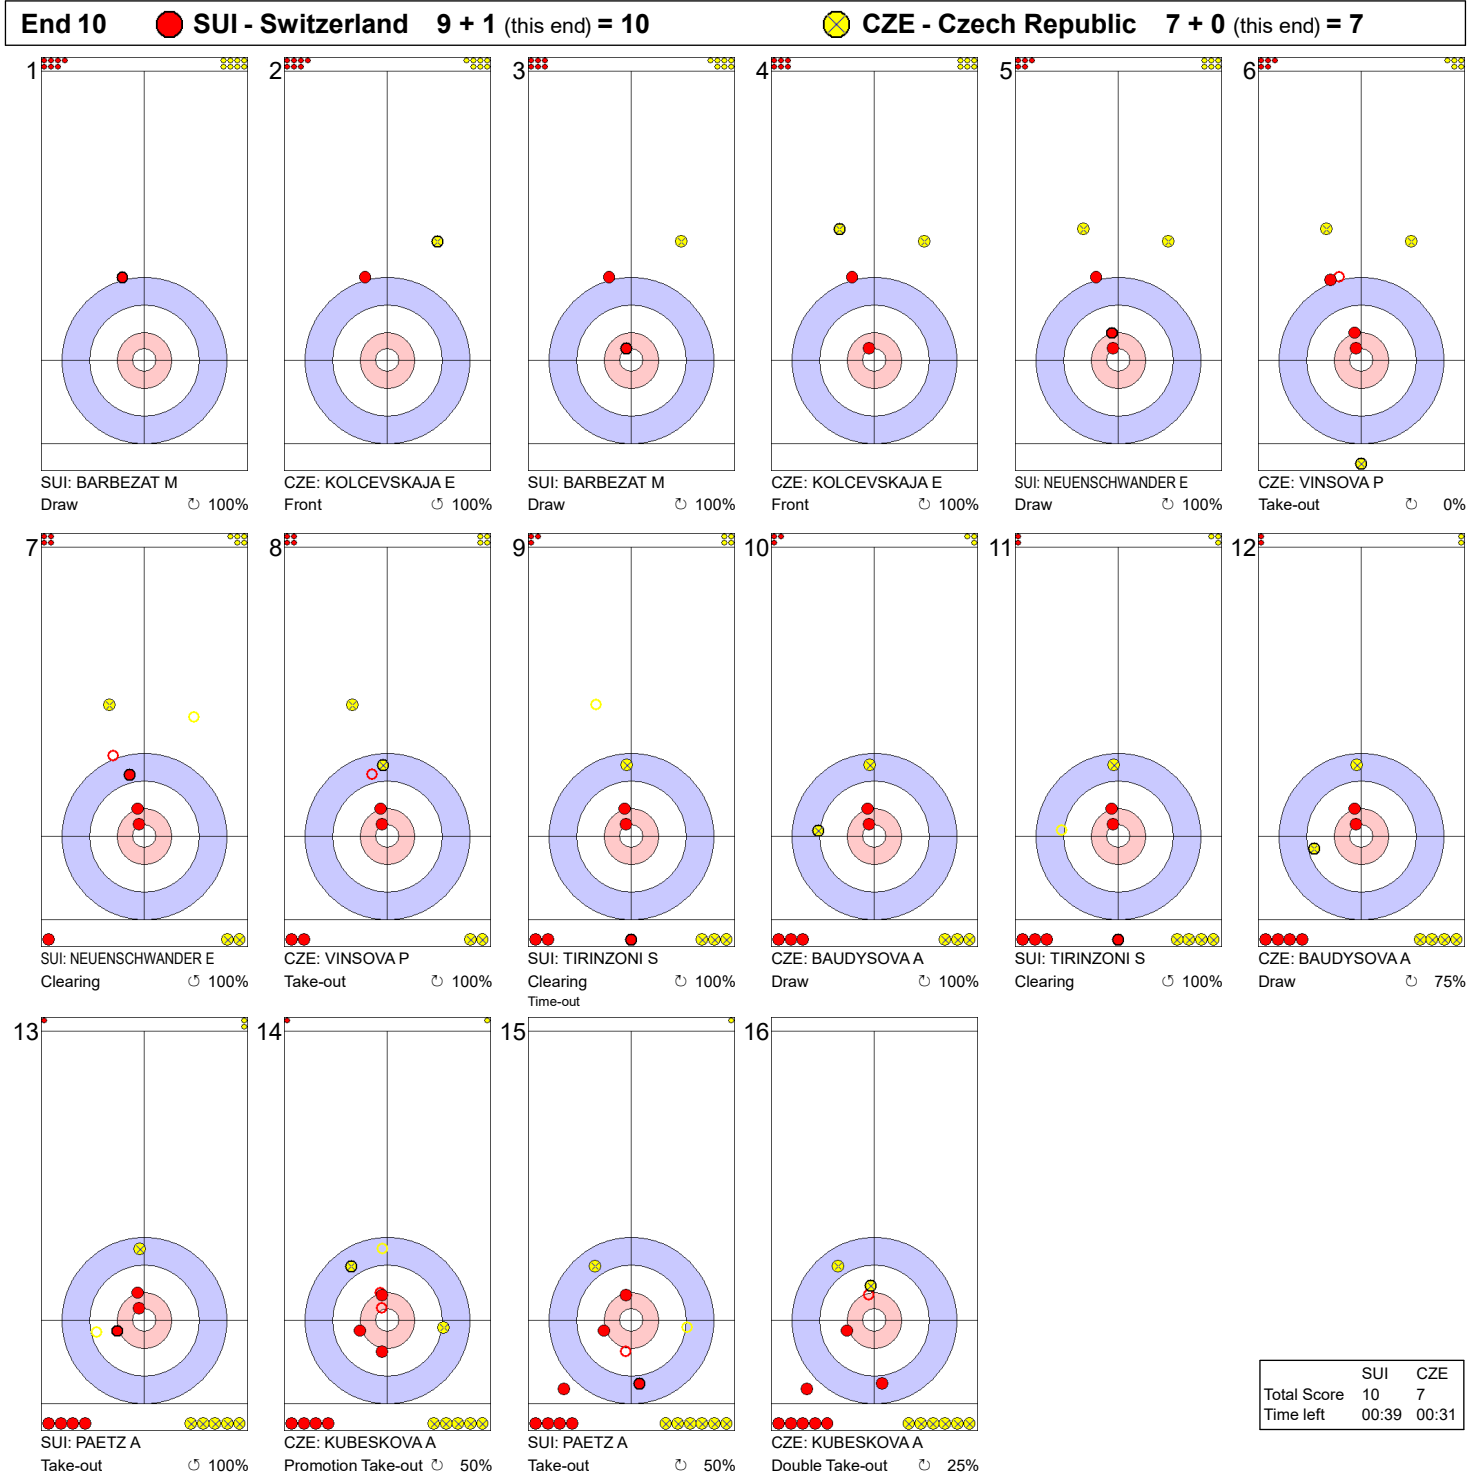

Game - Shot by Shot

Legend:
 ↻ Clockwise ↺ Counter-clockwise - Not considered

Game - Shot by Shot

Legend:
 ↻ Clockwise ↺ Counter-clockwise - Not considered

Game - Shot by Shot

Legend:
 ↻ Clockwise ↺ Counter-clockwise - Not considered

Game - Shot by Shot

	SUI	CZE
Total Score	4	5
Time left	23:12	25:06

Legend:
 ⤵ Clockwise ⤴ Counter-clockwise - Not considered

Game - Shot by Shot

Legend:
 ↻ Clockwise ↺ Counter-clockwise - Not considered

Game - Shot by Shot

Legend:
 Clockwise Counter-clockwise - Not considered

Game - Shot by Shot

Legend:
↻ Clockwise ↻ Counter-clockwise - Not considered

Game - Shot by Shot

Legend:
 Clockwise Counter-clockwise - Not considered

Game - Shot by Shot

Legend:
 ↻ Clockwise ↺ Counter-clockwise - Not considered

Game - Shot by Shot

	SUI	CZE
Total Score	10	7
Time left	00:39	00:31

Legend:
 Clockwise
 Counter-clockwise
 - Not considered