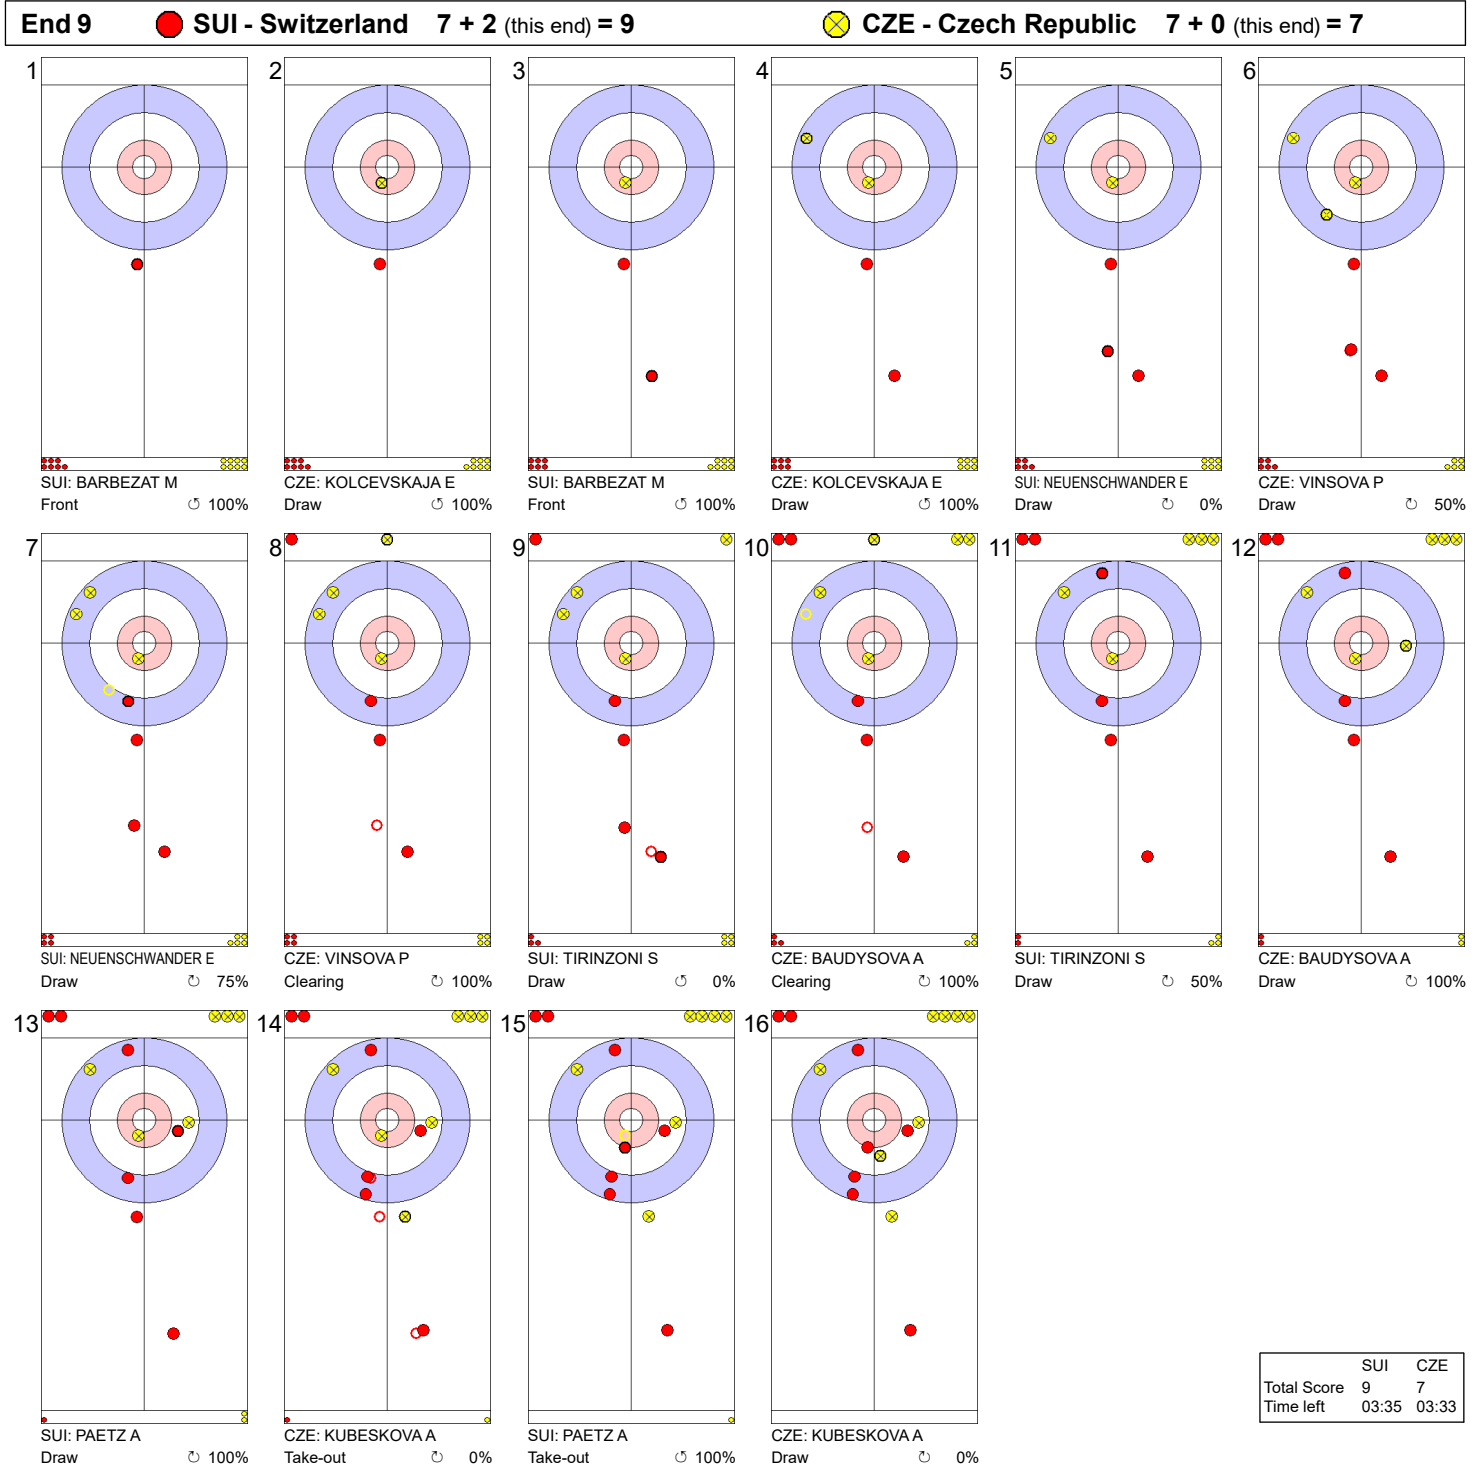

Game - Shot by Shot

Legend:
 ↻ Clockwise ↺ Counter-clockwise - Not considered

Game - Shot by Shot

Legend:
 ↻ Clockwise ↺ Counter-clockwise - Not considered

Game - Shot by Shot

Legend:
 ↻ Clockwise ↺ Counter-clockwise - Not considered

Game - Shot by Shot

	SUI	CZE
Total Score	4	5
Time left	23:12	25:06

Legend:
 ⤵ Clockwise ⤴ Counter-clockwise - Not considered

Game - Shot by Shot

Legend:
 ↻ Clockwise ↺ Counter-clockwise - Not considered

Game - Shot by Shot

Legend:
 Clockwise Counter-clockwise - Not considered

Game - Shot by Shot

Legend:
↻ Clockwise ↻ Counter-clockwise - Not considered

Game - Shot by Shot

Legend:
 Clockwise Counter-clockwise - Not considered

Game - Shot by Shot

Legend:
 ↻ Clockwise ↺ Counter-clockwise - Not considered

Game - Shot by Shot

	SUI	CZE
Total Score	10	7
Time left	00:39	00:31

Legend:
 Clockwise
 Counter-clockwise
 - Not considered