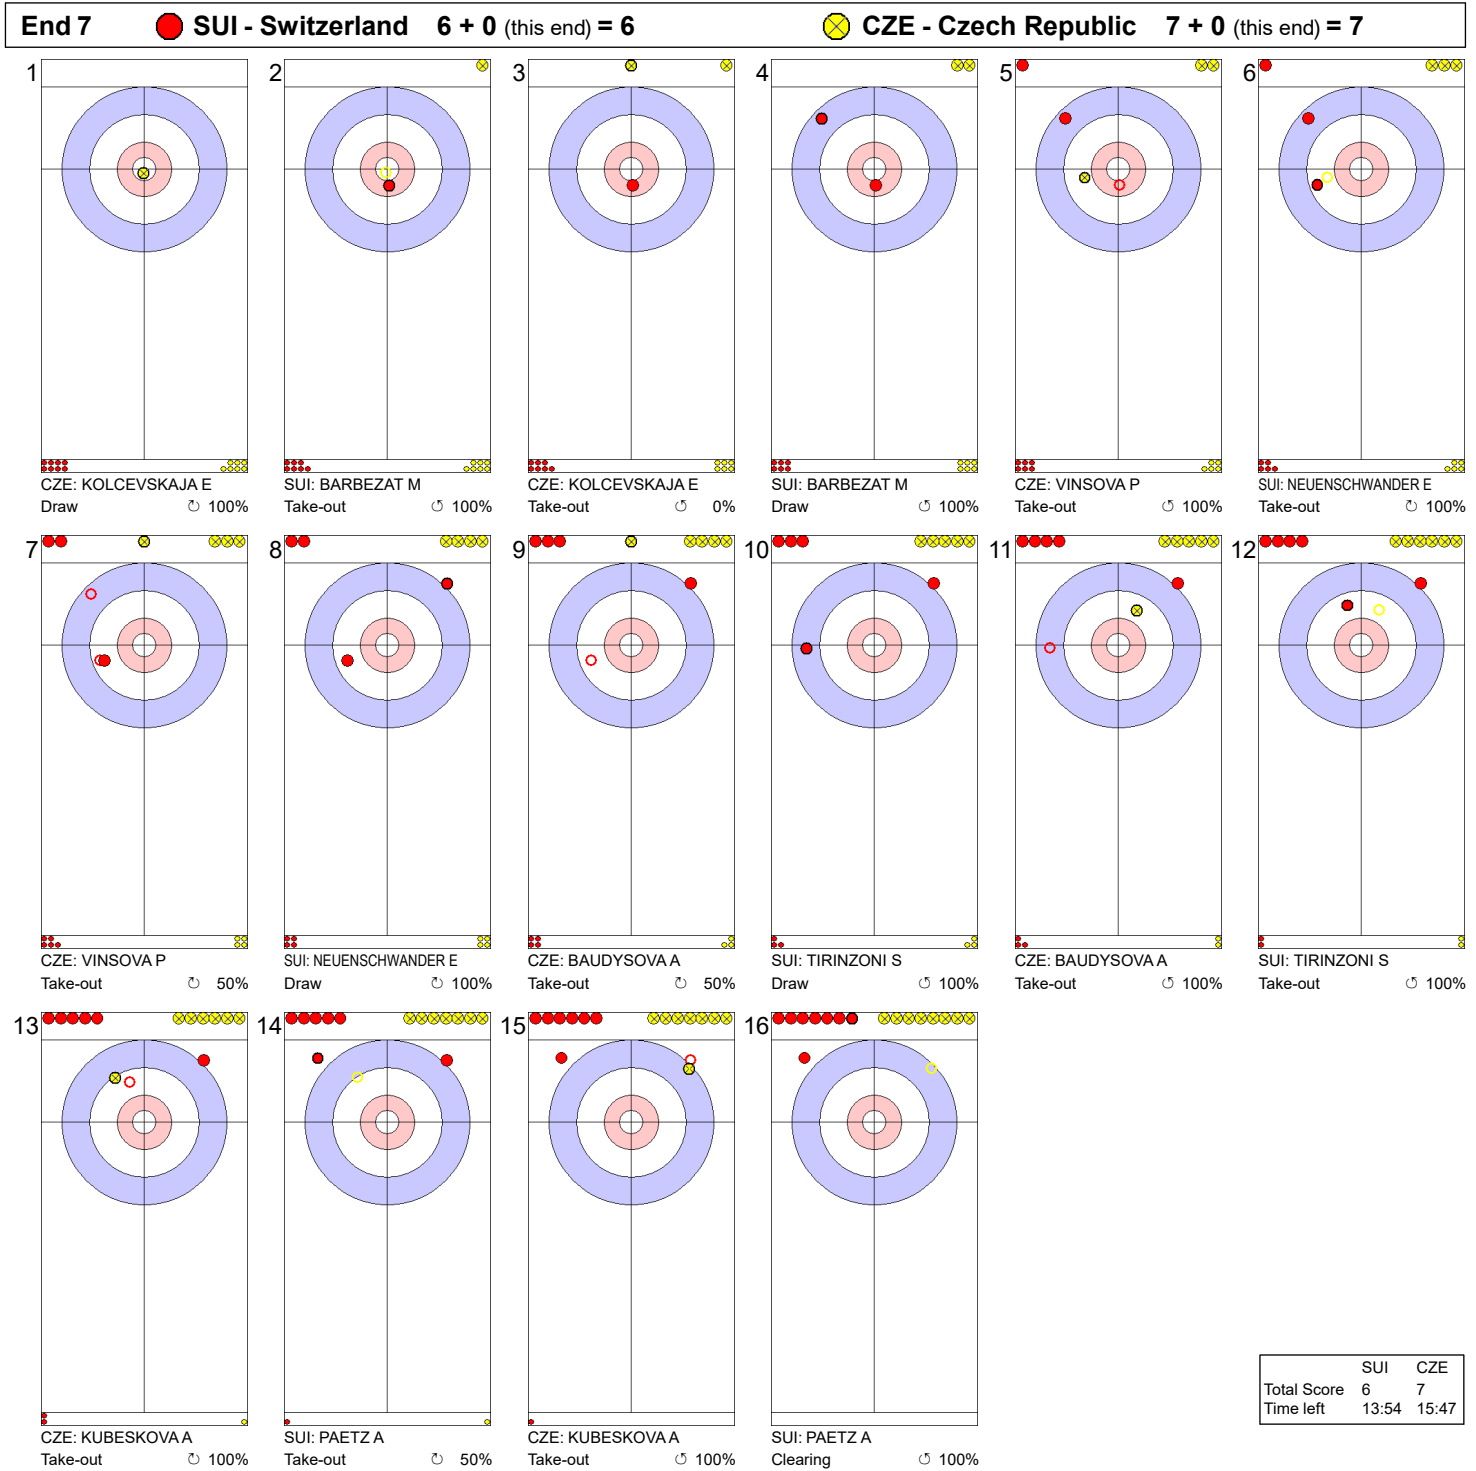

Game - Shot by Shot

Legend:
 ↻ Clockwise ↺ Counter-clockwise - Not considered

Game - Shot by Shot

Legend:
 ↻ Clockwise ↺ Counter-clockwise - Not considered

Game - Shot by Shot

Legend:
 ↻ Clockwise ↺ Counter-clockwise - Not considered

Game - Shot by Shot

	SUI	CZE
Total Score	4	5
Time left	23:12	25:06

Legend:
 ⤵ Clockwise ⤴ Counter-clockwise - Not considered

Game - Shot by Shot

Legend:
 ↻ Clockwise ↺ Counter-clockwise - Not considered

Game - Shot by Shot

Legend:
 Clockwise Counter-clockwise - Not considered

Game - Shot by Shot

Legend:
↻ Clockwise ↻ Counter-clockwise - Not considered

Game - Shot by Shot

Legend:
 Clockwise Counter-clockwise - Not considered

Game - Shot by Shot

Legend:
 ↻ Clockwise ↺ Counter-clockwise - Not considered

Game - Shot by Shot

	SUI	CZE
Total Score	10	7
Time left	00:39	00:31

Legend:
 Clockwise
 Counter-clockwise
 - Not considered